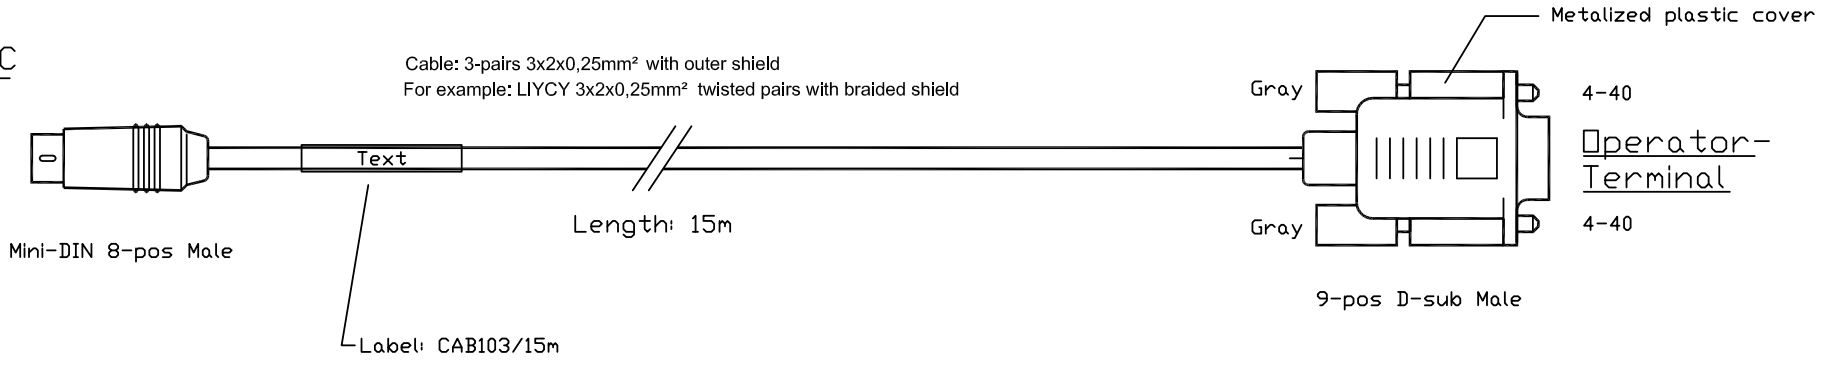

1 2 3 4 5 6 7 8

Melsec PLC

FX1S  
FX1N  
FX2N

Mini-DIN 8-pos Male

Mini-DIN 8-pos Male

**Note:** Cable must follow the Beijer standard document I-4795 Connection of the cable shield to the D-sub

Designation	CAB 103 external cable, length 15m	
all views		
Drawing number	CAB-Z7100-013B	Page 1 of 1 Pg
Subst. for:	Subst. of:	