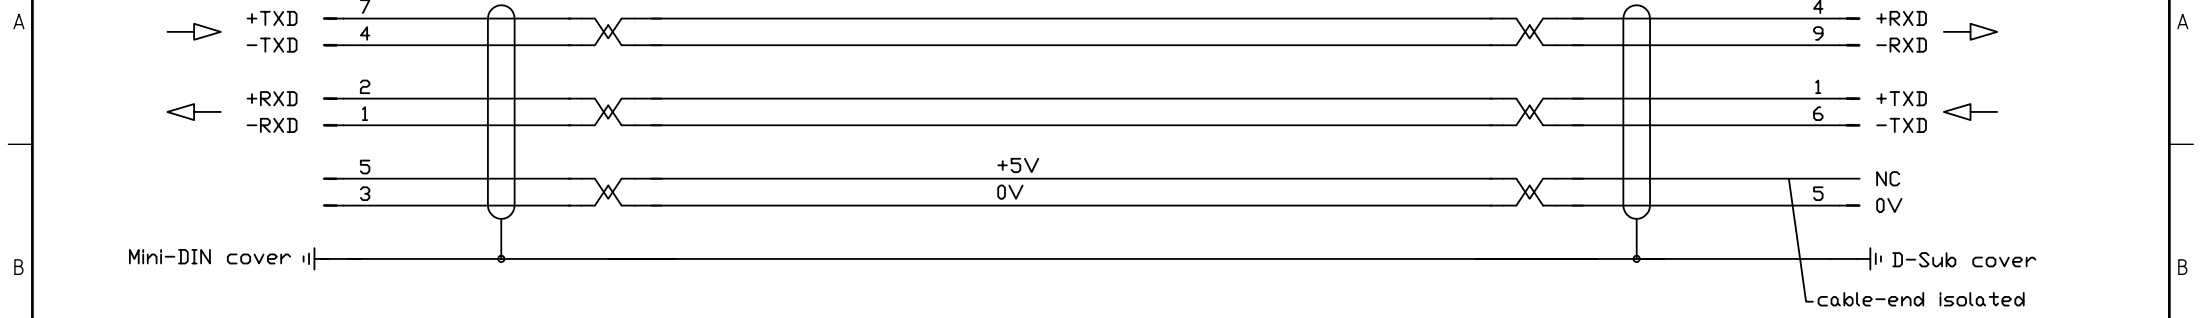

1 2 3 4 5 6 7 8

Melsec PLC

FX1S  
FX1N  
FX2N

Mini-DIN 8-pos Male

Mini-DIN 8-pos Male

**Note:** Cable must follow the Beijer standard document I-4795 Connection of the cable shield to the D-sub

Designation	CAB 103 external cable, length 15m	
all views		
Drawing number	CAB-Z7100-013B	Page 1 of 1 Pg
Subst. for:	Subst. of:	